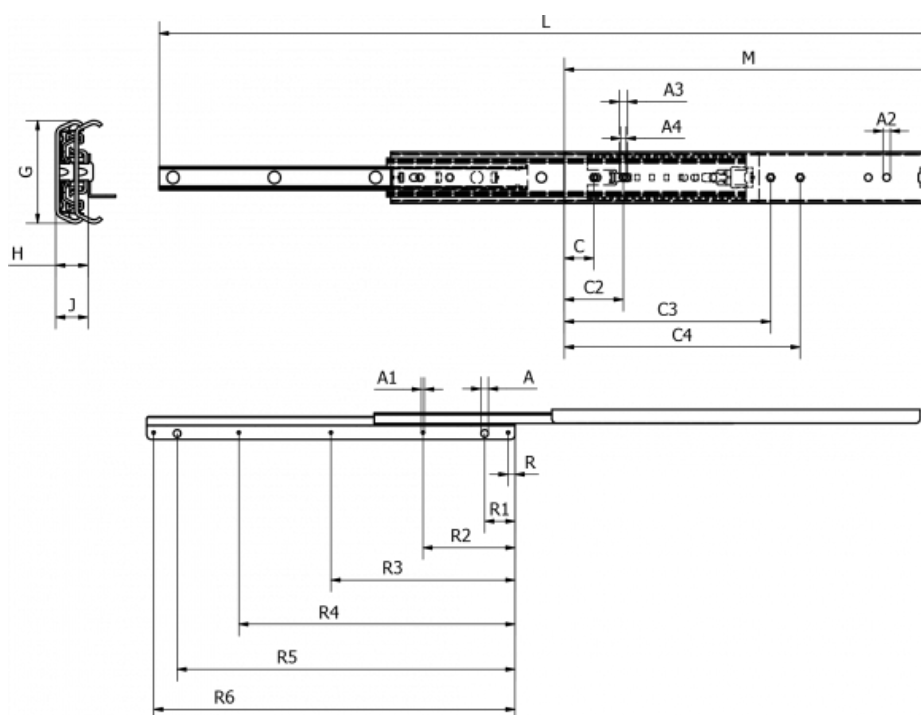

Data Sheet

Article number: 11112S08

Description: Thomas Regout Telescopic Slide 11112S07 ULF HD B, 3-piece
Length 600 mm / load cap. 123 kg / extension 650 mm

Measures

A = 8.1	C4 = 480	R1 = 33
A1 = 3.3	G = 55.8	R2 = 175
A2 = 8	H = 17.2	R3 = 350
A3 = 9	J = 18.75	R4 = 525
A4 = 6.5	L = 1450	R5 = 667
C = 32	Load capacity = 129	R6 = 692.5
C2 = 64	M = 700	
C3 = 448	R = 7.5	